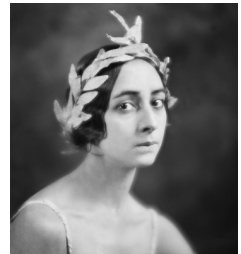

Lender E.O. Hoppé Estate Collection

63 **Title** Olga Spessivtseva as Aurora in The Sleeping Princess,, 1922

Hoppe # 15481-0002

Medium Platinum Palladium Print

Print Size 9 x 7 inches

Lender E.O. Hoppé Estate Collection