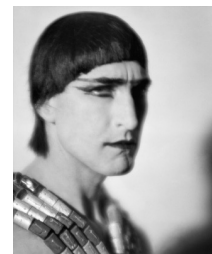

58 **Title** Hubert Stowitts, 1922

Hoppe # 15129-0005
Medium Platinum Palladium Print
Print Size 9 x 7 inches
Lender E.O. Hoppé Estate Collection