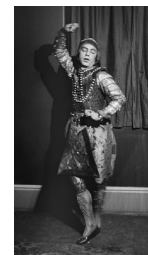

19 **Title** Adolph Bolm as Ivan Tsarevich in L'Oiseau de Feu (The Firebird), 1911

Hoppe # 01520-R

Medium Platinum Palladium Print

Print Size 9 x 7 inches

Lender E.O. Hoppé Estate Collection

20 **Title** Mathilde Kschessinska as Armide in Le Pavillon d'Armide (Armida's Pavillion), 1912

Hoppe # 01614-G

Medium Platinum Palladium Print

Print Size 9 x 7 inches

Lender E.O. Hoppé Estate Collection

21 **Title** Vaslav Nijinsky as the Spectre in Le Spectre de la Rose (The Spirit of the Rose), 1914

Hoppe # 02382-D

Medium Platinum Palladium Print

Print Size 9 x 7 inches

Lender E.O. Hoppé Estate Collection

22 **Title** Bronislava Nijinska as the Young Girl and Vaslav Nijinsky as the Spectre in Le Spectre de la Rose (The Spirit of the Rose). 1914

Hoppe # 02382-L

Medium Platinum Palladium Print

Print Size 9 x 7 inches

Lender E.O. Hoppé Estate Collection

23 **Title** Vaslav Nijinsky in the "Danse Siamoise" of Les Orientales (Orientals), 1914

Hoppe # 02382-M

Medium Platinum Palladium Print

Print Size 9 x 7 inches

Lender E.O. Hoppé Estate Collection

24 **Title** Michel Fokine as the Favorite Slave in Schéhérazade (Scheherazade), 1914

Hoppe # 02475-A

Medium Platinum Palladium Print

Print Size 9 x 7 inches

Lender E.O. Hoppé Estate Collection