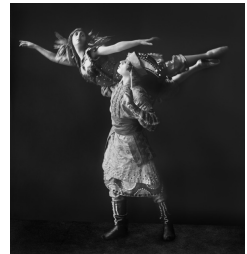

75 **Title** Tamara Karsavina as the Firebird and Adolph Bolm as Ivan Tsarevich in L'Oiseau de Feu (The Firebird). 1911
Hoppe # 01515-G
Medium Platinum Palladium Print
Print Size 9 x 7 inches
Lender E.O. Hoppé Estate Collection