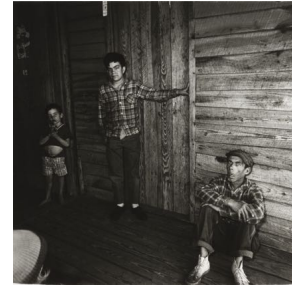

Diane Arbus

A Naked Man Being a Woman, N.Y.C., 1968

Medium **Gelatin Silver Photograph**

Image Size **14 1/4 x 14 1/4 inches**

Frame Size **20 x 16 inches**

15

Diane Arbus

Black Family, Beaufort County, S.C., 1968

Medium **Gelatin Silver Photograph**

Image Size **14 1/4 x 14 1/4 inches**

Frame Size **20 x 16 inches**

DIANE ARBUS: 10 YEARS
Masterworks from the 1960s and 70s
Exhibition Checklist

16

Diane Arbus

Three Boys on a Porch, Beaufort County, S.C., 1968

Medium **Gelatin Silver Photograph**
Image Size **14 x 14 1/4 inches**
Frame Size **20 x 16 inches**

17

Diane Arbus

Pinkie Edwards at Home, Beaufort County, S.C., 1968

Medium **Gelatin Silver Photograph**
Image Size **14 1/4 x 14 1/4 inches**
Frame Size **20 x 16 inches**