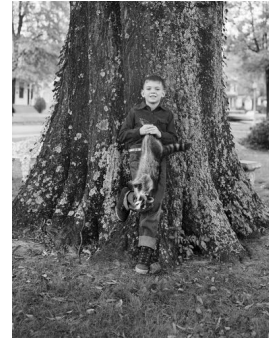

MR. PRUITT'S POSSUM TOWN
Trouble and Resilience in the American South

No. 56 **Crate#**
Title Ed "Sonny" Edmondson with raccoon

Date circa 1950 **Frame HxW** 16 x 14
Medium Archival Pigment Print **Lender** Wilson Library University of North Carolina- Chapel Hill

No. 57 **Crate#**
Title Boy with puppies