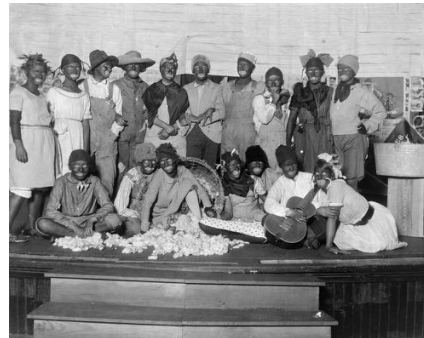

Title White school children as minstrels in blackface

Date circa 1920s **Frame HxW** 14 x 16

Medium Archival Pigment Print **Lender** Wilson Library University of North Carolina- Chapel Hill

No. 88 **Crate#**
Title Princess Theatre, Market Street
Date date unknown **Frame HxW** 14 x 16
Medium Archival Pigment Print **Lender** Wilson Library University of North Carolina- Chapel Hill