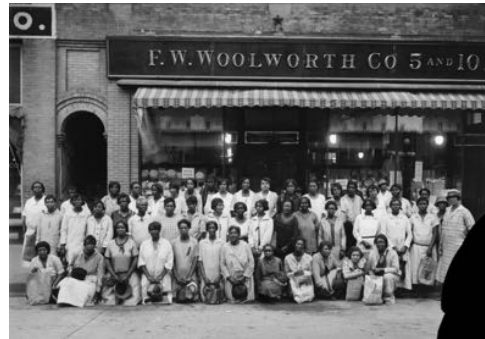

No. 16 **Crate#**
Title Three dozen women outside F. W. Woolworth store,
Market Street
Date circa 1920s **Frame HxW** 22 x 28
Medium Archival Pigment Print **Lender** Wilson Library University of North Carolina- Chapel Hill