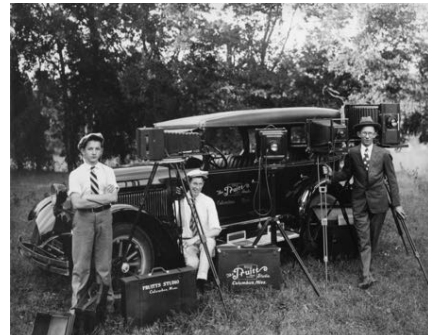

No. 3 **Crate#**

Title O.N. Pruitt: Lambuth (son), Jim (brother), and O.N. Pruitt

Date date unknown **Frame HxW** 14 x 16

Medium Archival Pigment Print **Lender** Wilson Library University of North Carolina- Chapel Hill