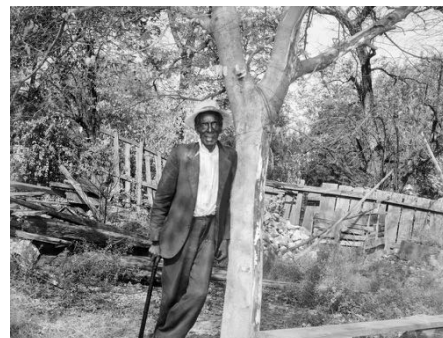

No. 95 **Crate#**

Title Man leaning against tree with cane

Date date unknown **Frame HxW** 14 x 16

Medium Archival Pigment Print **Lender** Wilson Library University of North Carolina- Chapel Hill