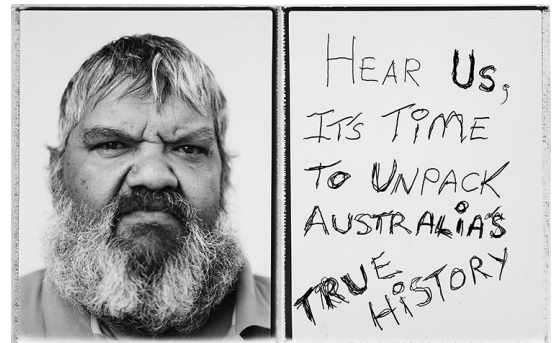

70

Artist Tobias Titz
Title Leslie Schultz
Medium Inkjet print from Polaroid 665
Date 2019
Frame Size H: 55.8 cm   H: 22 inches
                  W: 71.1 cm   W: 28 inches
                  D: 3.17 cm   D: 1.25 inches