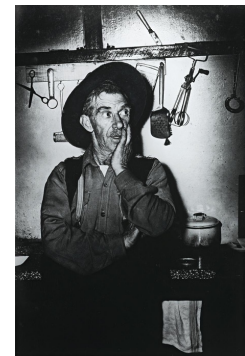

27

Artist David Potts
Title The Rabbit Trapper
Medium gelatin silver print
Date 1947
Frame Size H: 51.4 cm   H: 20 in
W: 41.2 cm   W: 16 in
D: 3.3 cm   D: 1.3 in