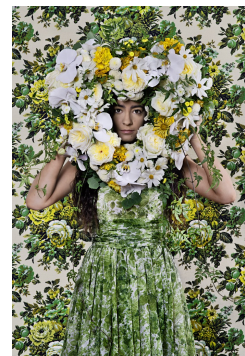

24

Artist Polixeni Papapetrou
Title Heart
Medium Archival pigment print
Date 2016
Frame Size H: 132 cm   H: 52 in
W: 89 cm   W: 35 in
D: 5.2 cm   D: 2 in