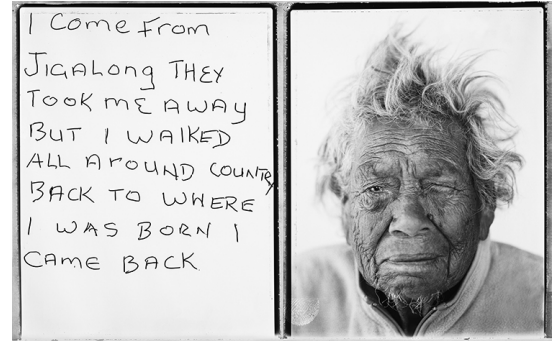

Under a Southern Star

Identity and Environment in Australian Photography

Curated by Deborah Klochko & Graham Howe with Ashley Lumb

65

Artist Tobias Titz
Title Daisy Kadibil
Medium Inkjet print from Polaroid 665
Date 2009
Frame Size H: 55.8 cm   H: 22 inches
                  W: 71.1 cm   W: 28 inches
                  D: 3.17 cm   D: 1.25 inches