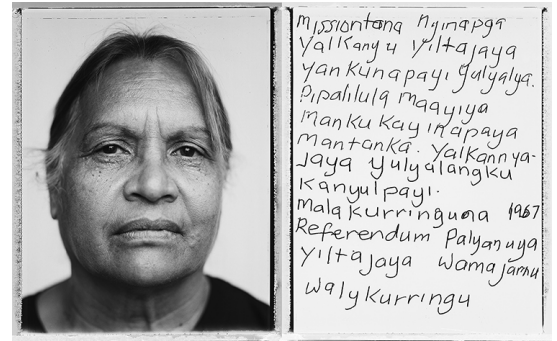

67

Artist Tobias Titz
Title Edie Ulrich
Medium Inkjet print from Polaroid 665
Date 2018
Frame Size H: 55.8 cm   H: 22 inches
                  W: 71.1 cm   W: 28 inches
                  D: 3.17 cm   D: 1.25 inches