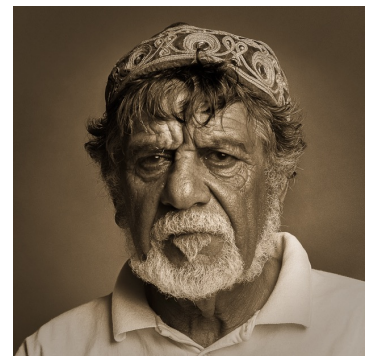

36

Artist Ricky Maynard

Title Ronnie

Medium Gelatin silver print

Date 2015

Frame Size H: 71.7 cm   H: 28 in
W: 71.7 cm   W: 28 in
D: 3.3 cm   D: 1.3 in