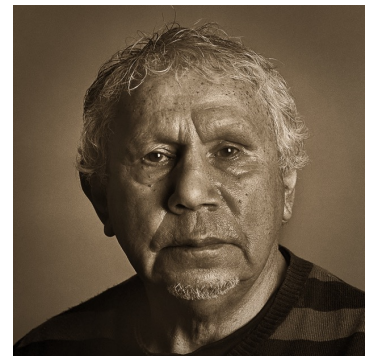

34

Artist Ricky Maynard

Title Murray

Medium Gelatin silver print

Date 2015

Frame Size H: 71.7 cm   H: 28 in
W: 71.7 cm   W: 28 in
D: 3.3 cm   D: 1.3 in