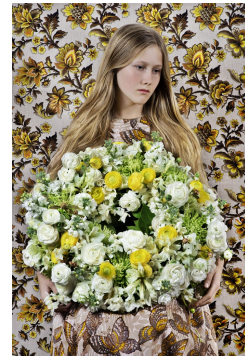

23

Artist Polixeni Papapetrou
Title Flora
Medium Archival pigment print
Date 2016
Frame Size H: 132 cm   H: 52 in
W: 89 cm   W: 35 in
D: 5.2 cm   D: 2 in