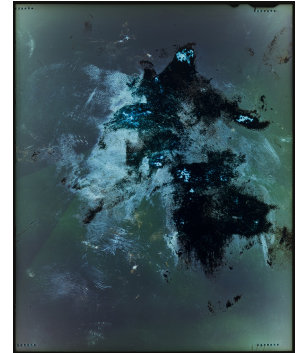

## Under a Southern Star

*Identity and Environment in Australian Photography*

*Curated by Deborah Klochko & Graham Howe with Ashley Lumb*

53

**Artist** Justine Varga  
**Title** Postimpression  
**Medium** Chromogenic photograph  
**Date** 2017  
**Frame Size** H: 160.7 cm      H: 63 in  
W: 124.5 cm      W: 49 in  
D: 5 cm      D: 2 in