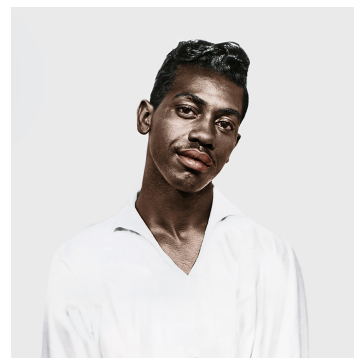

## Under a Southern Star

*Identity and Environment in Australian Photography*

*Curated by Deborah Klochko & Graham Howe with Ashley Lumb*

77

**Artist** Vee Speers  
**Title** Federico. GuiltyNotGuilty  
**Medium** Digital pigment print  
**Date** 2022  
**Frame Size** H: 51 cm      H: 20 in  
W: 51 cm      W: 20 in  
D: 5 cm      D: 2 in

78

**Artist** Vee Speers  
**Title** Chang. GuiltyNotGuilty  
**Medium** Digital pigment print  
**Date** 2022  
**Frame Size** H: 51 cm      H: 20 in  
W: 51 cm      W: 20 in  
D: 5 cm      D: 2 in

79

**Artist** Vee Speers  
**Title** Jimmy. GuiltyNotGuilty  
**Medium** Digital pigment print  
**Date** 2022  
**Frame Size** H: 51 cm      H: 20 in  
W: 51 cm      W: 20 in  
D: 5 cm      D: 2 in