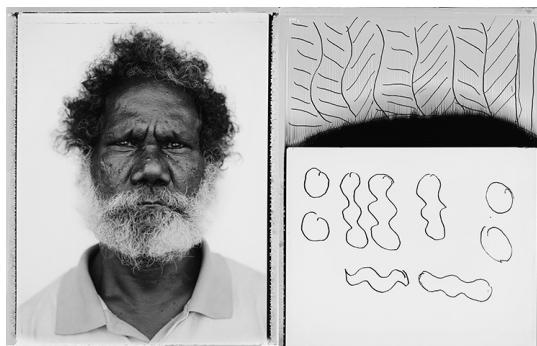

Under a Southern Star *Identity and Environment in Australian Photography*

Curated by Deborah Klochko & Graham Howe with Ashley Lumb

---

61 Artist OMITTED
Title
Medium
Date
Frame Size

---

62 Artist OMITTED
Title
Medium
Date
Frame Size

---

63 Artist OMITTED
Title
Medium
Date
Frame Size

---

64 Artist Tobias Titz
Title Columbiere Tipungwuti
Medium Inkjet print from Polaroid 665
Date 2019
Frame Size H: 55.8 cm   H: 22 inches
                  W: 71.1 cm   W: 28 inches
                  D: 3.17 cm   D: 1.25 inches