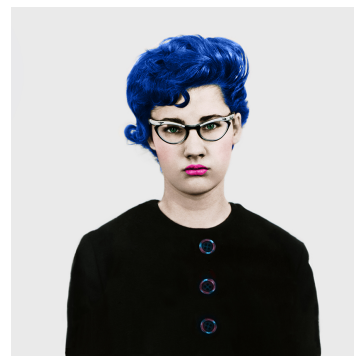

83

Artist Vee Speers
Title Jane. GuiltyNotGuilty
Medium Digital pigment print
Date 2022
Frame Size H: 51 cm   H: 20 in
W: 51 cm   W: 20 in
D: 5 cm   D: 2 in