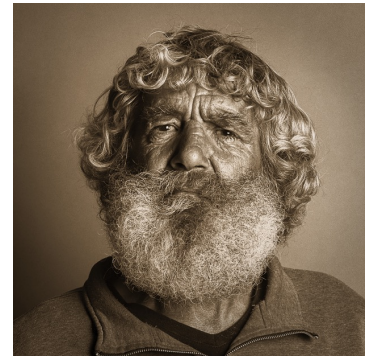

31

Artist Ricky Maynard

Title Gig

Medium Gelatin silver print

Date 2015

Frame Size H: 71.7 cm   H: 28 in
W: 71.7 cm   W: 28 in
D: 3.3 cm   D: 1.3 in