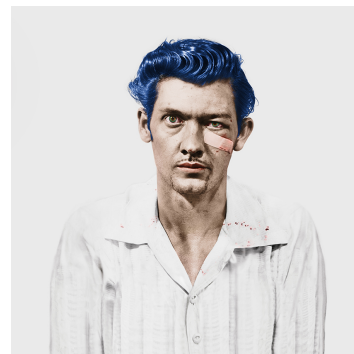

Under a Southern Star

Identity and Environment in Australian Photography

Curated by Deborah Klochko & Graham Howe with Ashley Lumb

77

Artist Vee Speers
Title Federico. GuiltyNotGuilty
Medium Digital pigment print
Date 2022
Frame Size H: 51 cm   H: 20 in
W: 51 cm   W: 20 in
D: 5 cm   D: 2 in