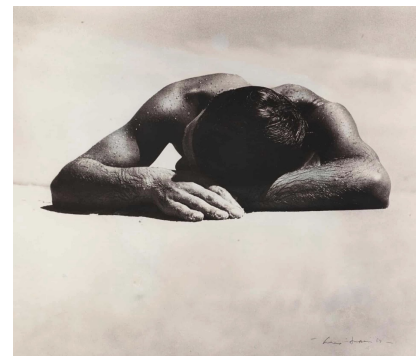

08

Artist Max Dupain
Title Sunbaker
Medium gelatin silver print
Date 1937
Frame Size