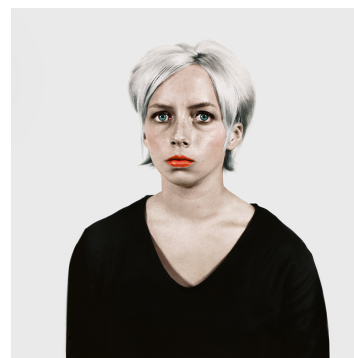

80

Artist Vee Speers
Title Jody. GuiltyNotGuilty
Medium Digital pigment print
Date 2022
Frame Size H: 51 cm   H: 20 in
W: 51 cm   W: 20 in
D: 5 cm   D: 2 in