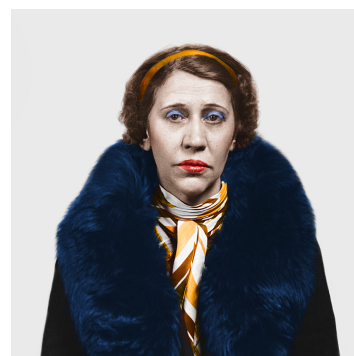

82

Artist Vee Speers
Title Babette. GuiltyNotGuilty
Medium Digital pigment print
Date 2022
Frame Size H: 51 cm   H: 20 in
W: 51 cm   W: 20 in
D: 5 cm   D: 2 in