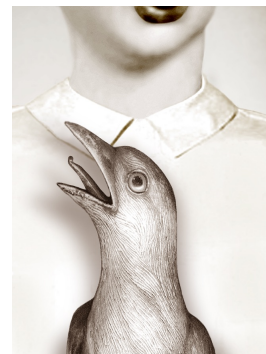

Under a Southern Star

Identity and Environment in Australian Photography

Curated by Deborah Klochko & Graham Howe with Ashley Lumb

41

Artist Pat Brassington

Title Duetto

Medium Pigment Print

Date 2016

Frame Size H: 82 cm   H: 32 in
W: 72 cm   W: 28 in
D: 5 cm   D: 2 in