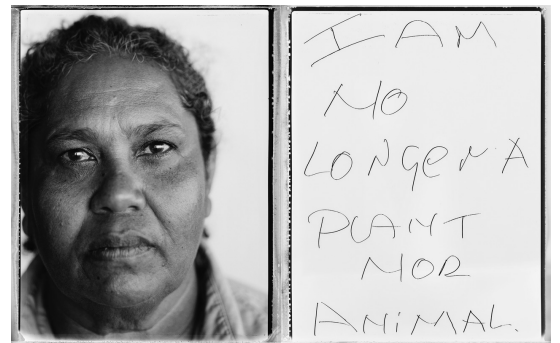

72

Artist Tobias Titz
Title Sylvia Clark
Medium Type C print from Polaroid 665
Date 2007
Frame Size H: 55.8 cm   H: 22 inches
                  W: 71.1 cm   W: 28 inches
                  D: 3.17 cm   D: 1.25 inches