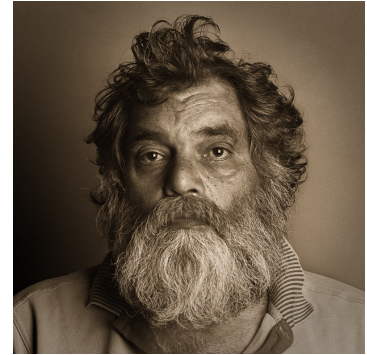

Under a Southern Star

Identity and Environment in Australian Photography

Curated by Deborah Klochko & Graham Howe with Ashley Lumb

33

Artist Ricky Maynard

Title Leigh

Medium Gelatin silver print

Date 2015

Frame Size H: 71.7 cm   H: 28 in
W: 71.7 cm   W: 28 in
D: 3.3 cm   D: 1.3 in