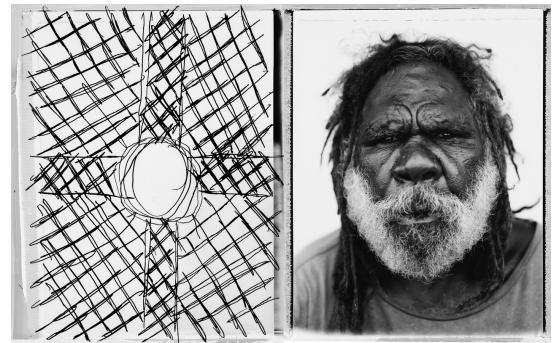

71

Artist Tobias Titz
Title Raymond Bush
Medium Inkjet print from Polaroid 665
Date 2019
Frame Size H: 55.8 cm   H: 22 inches
                  W: 71.1 cm   W: 28 inches
                  D: 3.17 cm   D: 1.25 inches