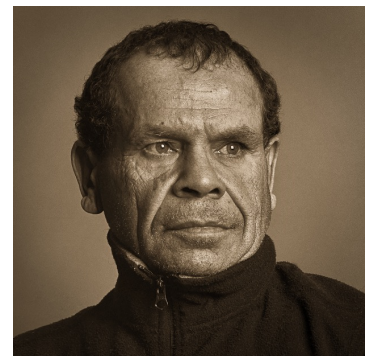

32

Artist Ricky Maynard

Title Kerry

Medium Gelatin silver print

Date 2015

Frame Size H: 71.7 cm   H: 28 in
W: 71.7 cm   W: 28 in
D: 3.3 cm   D: 1.3 in