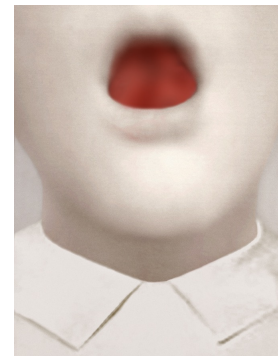

47

Artist Pat Brassington

Title Succinct

Medium Pigment Print

Date 2016

Frame Size H: 82 cm   H: 32 in
W: 72 cm   W: 28 in
D: 5 cm   D: 2 in