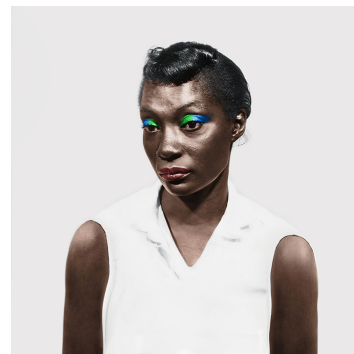

Under a Southern Star *Identity and Environment in Australian Photography*

Curated by Deborah Klochko & Graham Howe with Ashley Lumb

81

Artist Vee Speers
Title Eleanor. GuiltyNotGuilty
Medium Digital pigment print
Date 2022
Frame Size H: 51 cm   H: 20 in
W: 51 cm   W: 20 in
D: 5 cm   D: 2 in