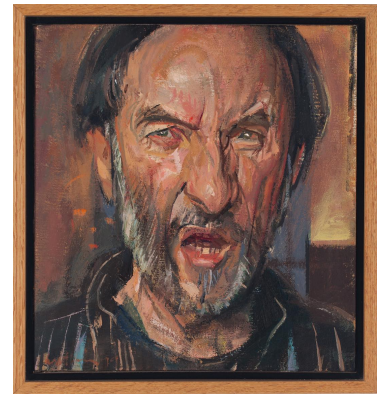

37	Joel-Peter Witkin	<i>Self-Portrait, Rockport Maine</i>	1988

Medium **Gelatin silver print**

Image Ins **20.00** x **16.00**

Image cms **50.80** x **40.64**