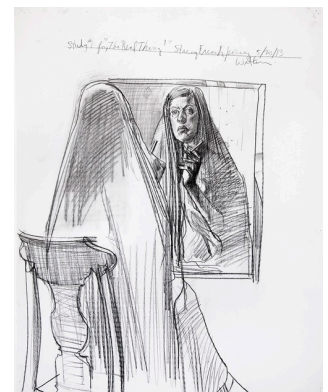

IDENTICAL : The Sublime Arts of Jerome Paul Witkin & Joel-Peter Witkin

A Traveling Exhibition curated by Nissan Perez

Page 2

No.	Artist	Title	Date
47	Jerome Witkin	<i>An Artist in a Ruin</i>	1990

Medium **Oil on canvas**

Image Ins **71.00** x **88.00**

Image cms **180.34** x **223.52**

96	Jerome Witkin	<i>In the Drawing-Studio, Carla Posing</i>	2003

Medium **Charcoal on paper**

Image Ins **43.75** x **34.00**

Image cms **111.13** x **86.36**

62	Joel-Peter Witkin	<i>Man Without a Head</i>	1993

Medium **Gelatin silver print**

Image Ins **24.00** x **20.00**

Image cms **60.96** x **50.80**

136	Jerome Witkin	<i>Study #1 for "The Real Thing," Stacey French Posing</i>	2013

Medium **Graphite on paper**

Image Ins **20.00** x **16.00**

Image cms **50.80** x **40.64**