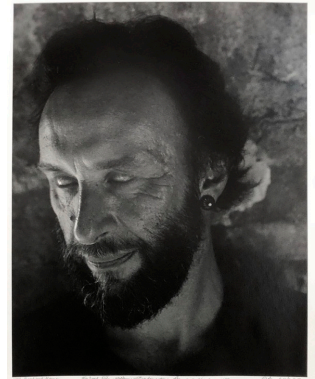

Medium **Gelatin silver print**

Image Ins **20.00** x **16.00**

Image cms **50.80** x **40.64**

90	Jerome Witkin	<i>Self-Portrait with Gregory Gillespie's Face Intruding</i>	2000
-----------	----------------------	--	------