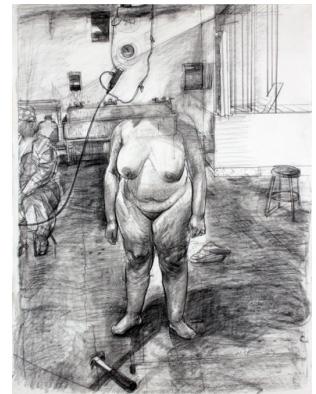

62	Joel-Peter Witkin	<i>Man Without a Head</i>	1993

Medium **Gelatin silver print**

Image Ins **24.00** x **20.00**

Image cms **60.96** x **50.80**