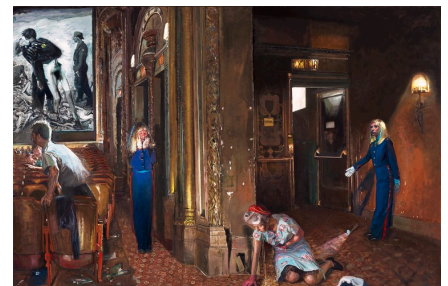

IDENTICAL : The Sublime Arts of Jerome Paul Witkin & Joel-Peter Witkin

A Traveling Exhibition curated by Nissan Perez

Page 13

No.	Artist	Title	Date
29	Jerome Witkin	<i>The Explosion of the Car Bomb: A Jesus for Our Time</i>	1986 - 87

Medium **Oil on canvas**

Image Ins **88.00** x **79.00**
Image cms **223.52** x **200.66**

113	Joel-Peter Witkin	<i>Life is an Invention: The Constellation of Balthus</i>	2008

Medium **Toned gelatin silver print**

Image Ins **20.38** x **32.00**
Image cms **51.75** x **81.28**

102	Jerome Witkin	<i>Roofies</i>	2005

Medium **Oil on canvas**

Image Ins **64.00** x **48.00**
Image cms **162.56** x **121.92**

138	Jerome Witkin	<i>New York Movie, 1945</i>	2013 - 2015

Medium **Oil on canvas**

Image Ins **72.00** x **108.00**
Image cms **182.88** x **274.32**