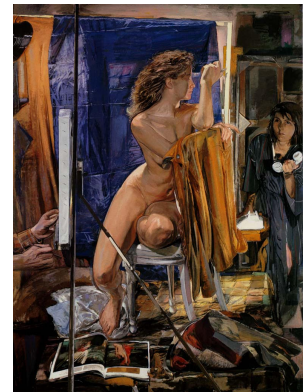

85	Joel-Peter Witkin	<i>Poussin in Hell</i>	1999

Medium **Exhibition Print**

Image Ins **29.00** x **33.00**
Image cms **73.66** x **83.82**