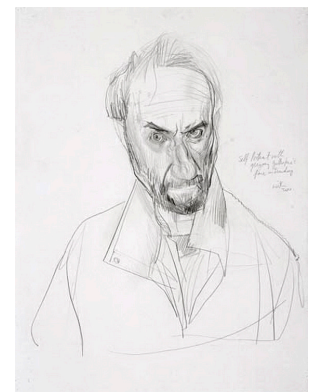

IDENTICAL : The Sublime Arts of Jerome Paul Witkin & Joel-Peter Witkin

A Traveling Exhibition curated by Nissan Perez

Page 0

No.	Artist	Title	Date

67	Joel-Peter Witkin	<i>Self-Portrait Reminiscent of Portrait as a Vanité, New Mexico</i>	1994

Medium **Gelatin silver print**

Image Ins **24.00** x **20.00**

Image cms **60.96** x **50.80**

89	Jerome Witkin	<i>Self-Portrait</i>	1999

Medium **Oil on canvas**

Image Ins **14.50** x **15.00**

Image cms **36.83** x **38.10**

37	Joel-Peter Witkin	<i>Self-Portrait, Rockport Maine</i>	1988

Medium **Gelatin silver print**

Image Ins **20.00** x **16.00**

Image cms **50.80** x **40.64**

90	Jerome Witkin	<i>Self-Portrait with Gregory Gillespie's Face Intruding</i>	2000

Medium **Graphite on paper**

Image Ins **24.00** x **18.00**

Image cms **60.96** x **45.72**