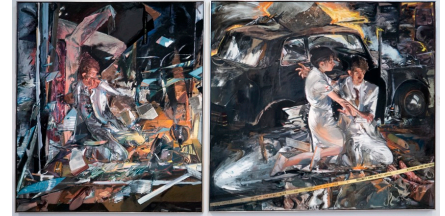

IDENTICAL : The Sublime Arts of Jerome Paul Witkin & Joel-Peter Witkin

A Traveling Exhibition curated by Nissan Perez

Page 13

No.	Artist	Title	Date
29	Jerome Witkin	<i>The Explosion of the Car Bomb: A Jesus for Our Time</i>	1986 - 87

Medium **Oil on canvas**

Image Ins **88.00** x **79.00**
Image cms **223.52** x **200.66**

113	Joel-Peter Witkin	<i>Life is an Invention: The Constellation of Balthus</i>	2008

Medium **Toned gelatin silver print**

Image Ins **20.38** x **32.00**
Image cms **51.75** x **81.28**