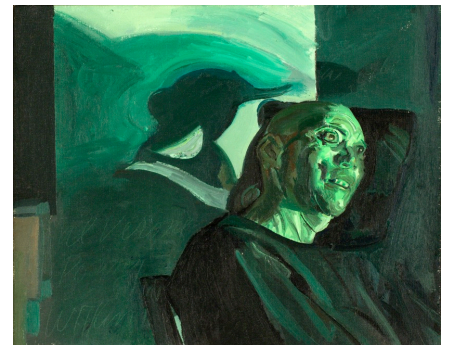

IDENTICAL : The Sublime Arts of Jerome Paul Witkin & Joel-Peter Witkin

A Traveling Exhibition curated by Nissan Perez

Page 5

No.	Artist	Title	Date
53	Jerome Witkin	<i>Studies...Amputations for The Butcher's Helper, 1941 – 1945</i>	1991

Medium **Charcoal on paper**

Image Ins **18.00** x **24.00**

Image cms **45.72** x **60.96**

66	Joel-Peter Witkin	<i>History of the White World: Venus and the Magdalen, Paris</i>	1994

Medium **Toned gelatin silver print**

Image Ins **12.25** x **16.50**

Image cms **31.12** x **41.91**

78	Jerome Witkin	<i>Study for the Dreamer</i>	1998

Medium **Charcoal on paper**

Image Ins **19.63** x **25.63**

Image cms **49.85** x **65.09**

95	Jerome Witkin	<i>Study for Hitler-Face (Entering Darkness Panel V)</i>	2002

Medium **Oil on canvas**

Image Ins **16.00** x **20.00**

Image cms **40.64** x **50.80**