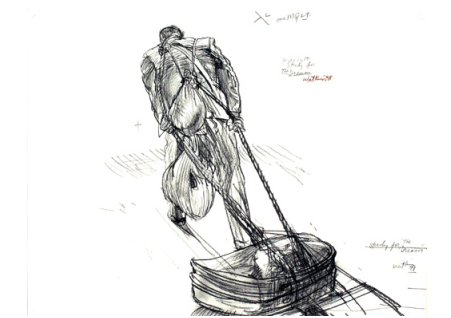

95	Jerome Witkin	<i>Study for Hitler-Face (Entering Darkness Panel V)</i>	2002

Medium **Oil on canvas**

Image Ins **16.00** x **20.00**

Image cms **40.64** x **50.80**